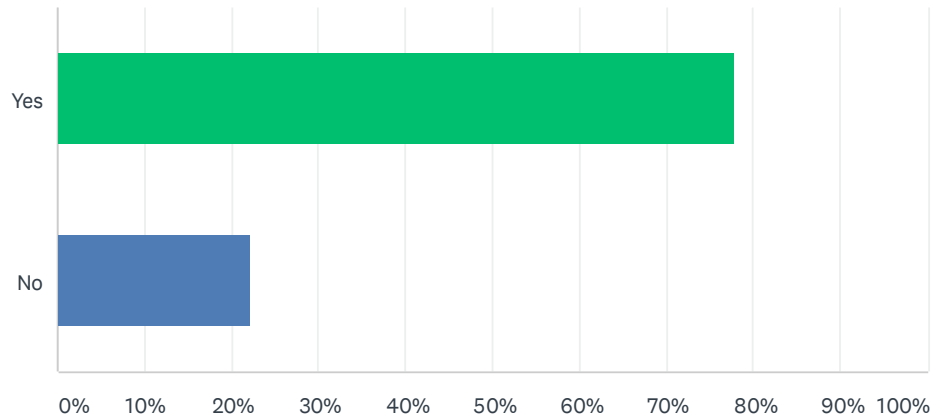

Q5 The Minister for Education has announced that the Junior Certificate Examinations will not run this year and arrangements similar to last year will be put in place. Do you agree with this approach?

Answered: 4,904 Skipped: 0

ANSWER CHOICES	RESPONSES	
Yes	77.88%	3,819
No	22.12%	1,085
TOTAL		4,904