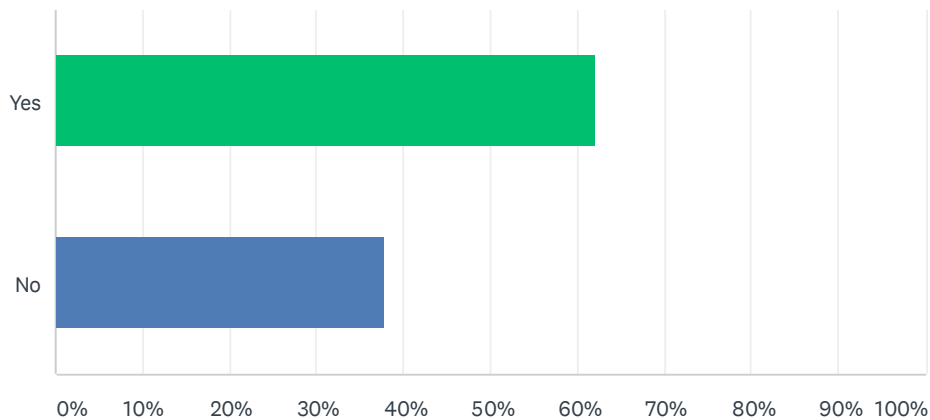

Q2 The Government has set out a dual approach in arrangements for running Leaving Certificate Examinations this year (Leaving Certificate and SEC Accredited Grades). All students may opt to take Leaving Certificate Examinations, including written examinations and related additional components. In addition, a system of accredited grades is being provided. Leaving Certificate 2021 results will be awarded on the basis of the better of either • Students' performance in Leaving Certificate examinations in any subject taken by them in the conventional examinations, including, where appropriate, their performance in the completion of additional components (coursework, orals, etc.) or • Students' SEC accredited grades in each subject based on schools' estimates of students' likely performance and a national standardisation process. Do you agree with this approach?

Answered: 4,904 Skipped: 0

ANSWER CHOICES	RESPONSES	
Yes	62.13%	3,047
No	37.87%	1,857
TOTAL		4,904